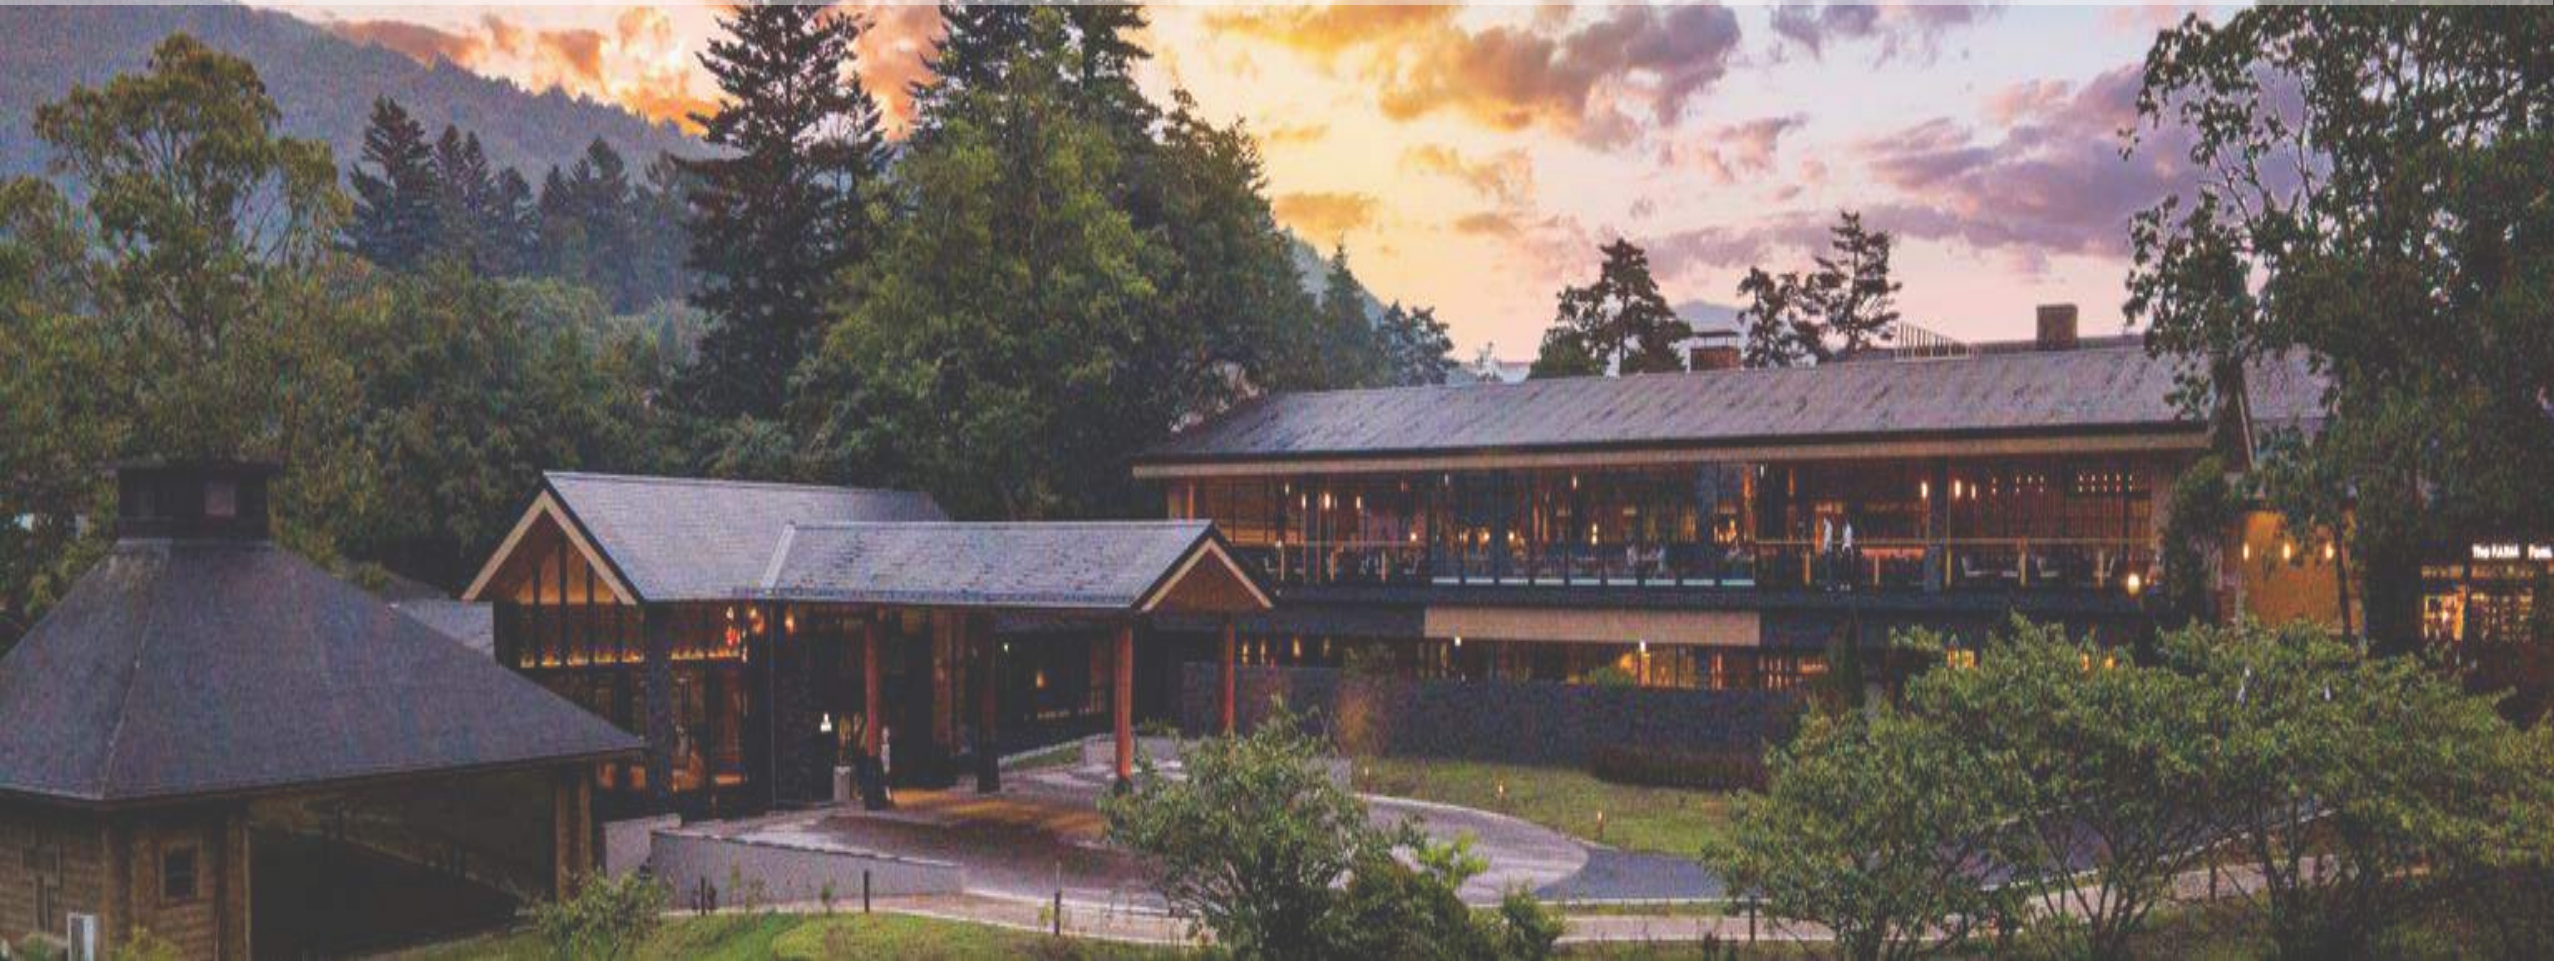

Prince Grand Resort Karuizawa FACTBOOK

A history and culture experienced by numerous prominent figures

On a visit to Karuizawa in 1895, missionary Alexander Croft Shaw was immediately taken with the abundant natural beauty of the area and built Karuizawa's first summer home. Many literary scholars, writers, business magnates, Diet members, and other prominent figures later came to summer retreats amongst the trees to enjoy the tranquility and get away from the hustle and bustle of city life. Karuizawa remains one of Japan's top resort towns, where many continue to fall under its spell.

Our hotel is Here!

In the South exit of Karuizawa Station, just 1 hour away from Tokyo by Shinkansen, huge integrated resort "Prince Grand Resort Karuizawa" exists. In the resort with total 4,427,600m², there are 4 different hotels, 8 golf courses (162 holes), hot-springs, ski area (artificial snow, open in early November), Karuizawa Prince Shopping plaza (about 240 shops in total) and so on. The history of this resort goes back to 1920 when the first accommodation facility by Prince Hotels group "Kansui-ro" opened. We will continuously create next 100 years in Karuizawa as one of the largest and leading resort hotels in Japan.

Prince Grand Resort Karuizawa

Prince Grand Resort Karuizawa including Hotel, Golf, Skiing and Shopping spreads in front of Karuizawa Station. Huge scale resort allows all the guests to enjoy their own styles through the four seasons.