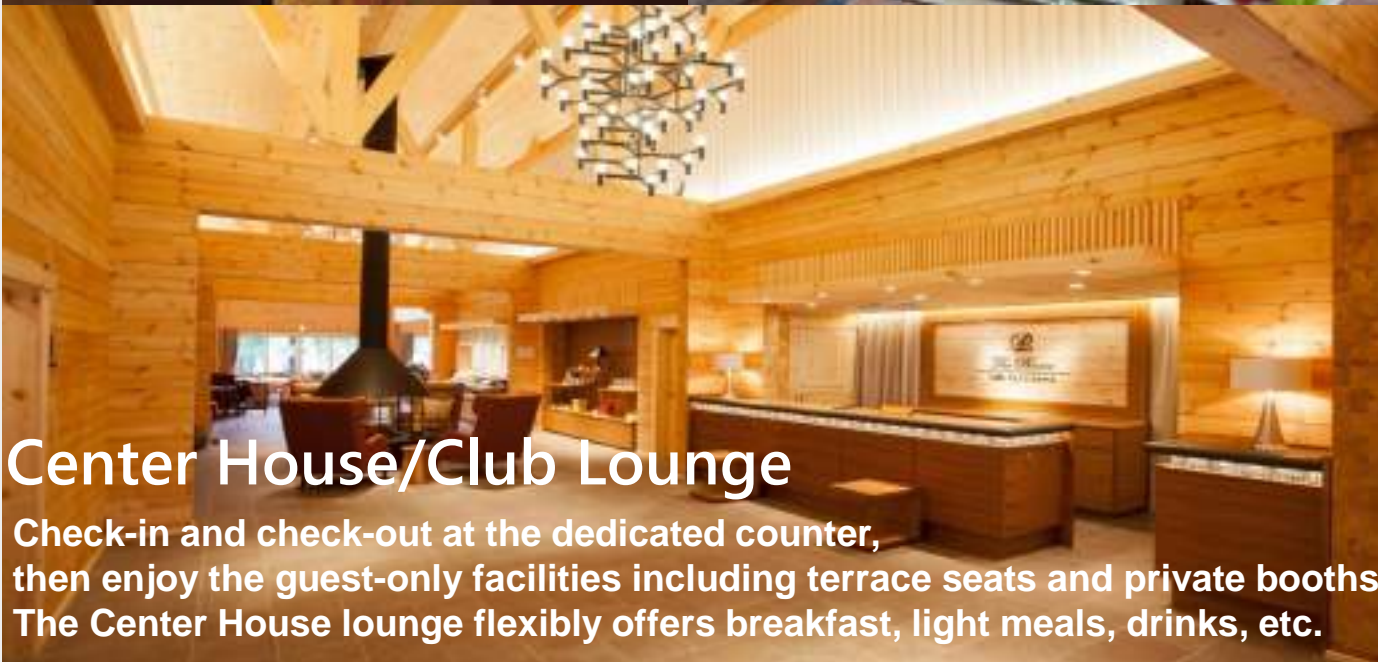

Maisonette 5 units
Maisonette Spa 5 units
Terrace 10 units

Maisonette Spa (2-Stories Villa with Hot Springs)

The Prince Villa Karuizawa ~Experiences~

My Chef service

Your private chef will visit to prepare a special in-room meal, from French cuisine, to sushi, barbeque (summer only), and more.

■ Other Service

- Private Nature program/charged
- Golf (Ski in winter)
- Bicycle
- Tennis court
- Use of hot bath facilities (separate bathing tax will be charged)

Center House/Club Lounge

Check-in and check-out at the dedicated counter, then enjoy the guest-only facilities including terrace seats and private booths. The Center House lounge flexibly offers breakfast, light meals, drinks, etc.

■ Guest Rooms 100

■ Restaurants

Dining Room Beaux Sejours

Library Café Rindo

Bar Windsor

Library Café Rindo

Family Suite Room

Dining Room Beaux Sejours