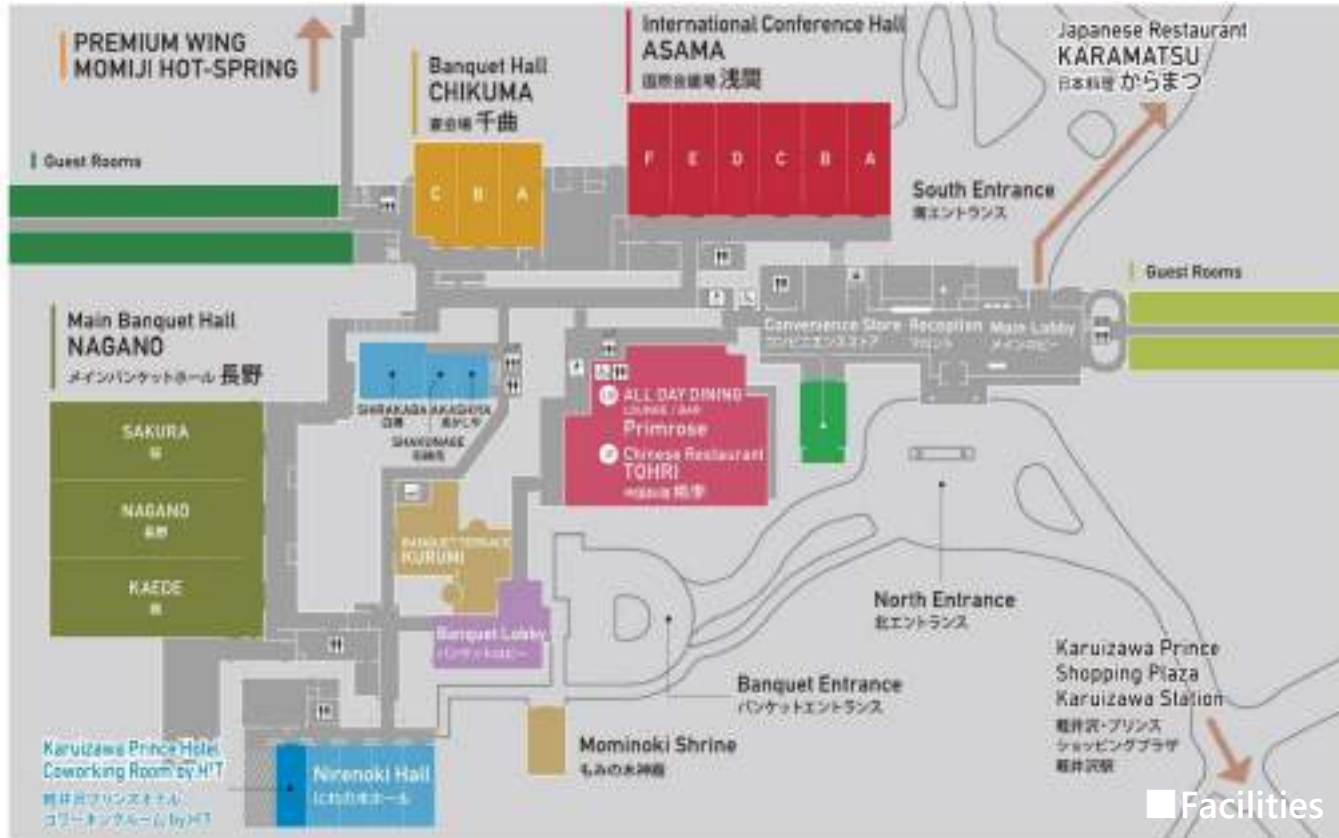

ALL DAY DINING LOUNGE/BAR Primrose

East : Prince Cottage A

Prince Cottage

- East : 92
- West : 162

Cottages spotted in the nature of Karuizawa, to protect your privacy and let you feel the closest to the nature.

East : Dog Cottage

East : Cat Cottage

PRINCE RESORT MICE KARUIZAWA

■ What is MICE

MICE is a generic term for various business events by combining the initials of Meeting, Incentive, Convention/Conference, and Exhibition/Event. Efforts to create a venue for people to interact and solve business problems are being made based on the above 4 themes.

■ Resort MICE in Gorgeous Karuizawa

MICE activities in Karuizawa at an altitude of 1,000 m, will activate the participants' minds and get them more motivated. By taking a deep breath in a lush natural landscape, new ideas will be born, leading to a success in various business situations.

PRINCE RESORT MICE KARUIZAWA

	Floor Space(m ²)	Maximum Capacity				
		Dinner Layout	Buffet Layout	Theater Layout	Lecture Layout	Meeting Layout
Main Banquet Hall NAGANO	1620	800	1000	2000	810	-
International Conference Hall ASAMA	974.4	400	500	1000	500	-
Banquet Hall CHIKUMA	408	200	250	400	210	-
NIRENOKI HALL(1 room)	90	40	-	80	42	-
Meeting Room SHIRAKABA	126	-	-	-	-	28
Meeting Room SHAKUNAGE	40.8	-	-	-	-	12
Meeting Room AKASHIYA	51.6	-	-	-	-	12