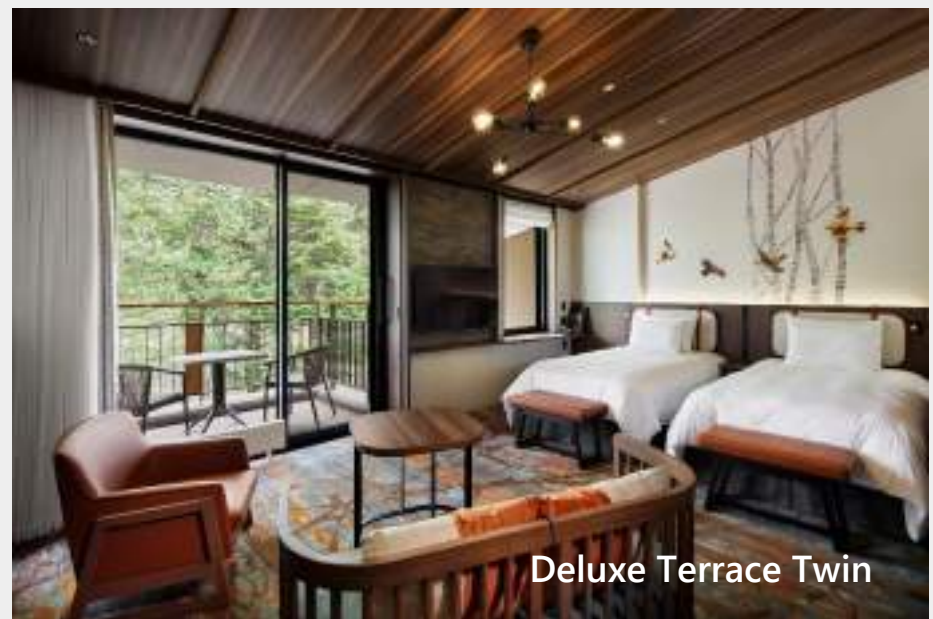

Karuizawa Prince Hotel West

Ensclosed in natural scenery created by the area's distinctive seasons. Adjoining facilities that include functional banquet halls, meeting rooms, and guest rooms ensure an optimum space for events requiring overnight lodging.

■ Guest Rooms 405
Twin : 243 Cottage : 162

■ Restaurants
ALL DAY DINING LOUNGE/BAR Primrose
Chinese Restaurant Tohri
Japanese Restaurant Karamatsu

■ Facilities
MOMIJI HOT-SPRING