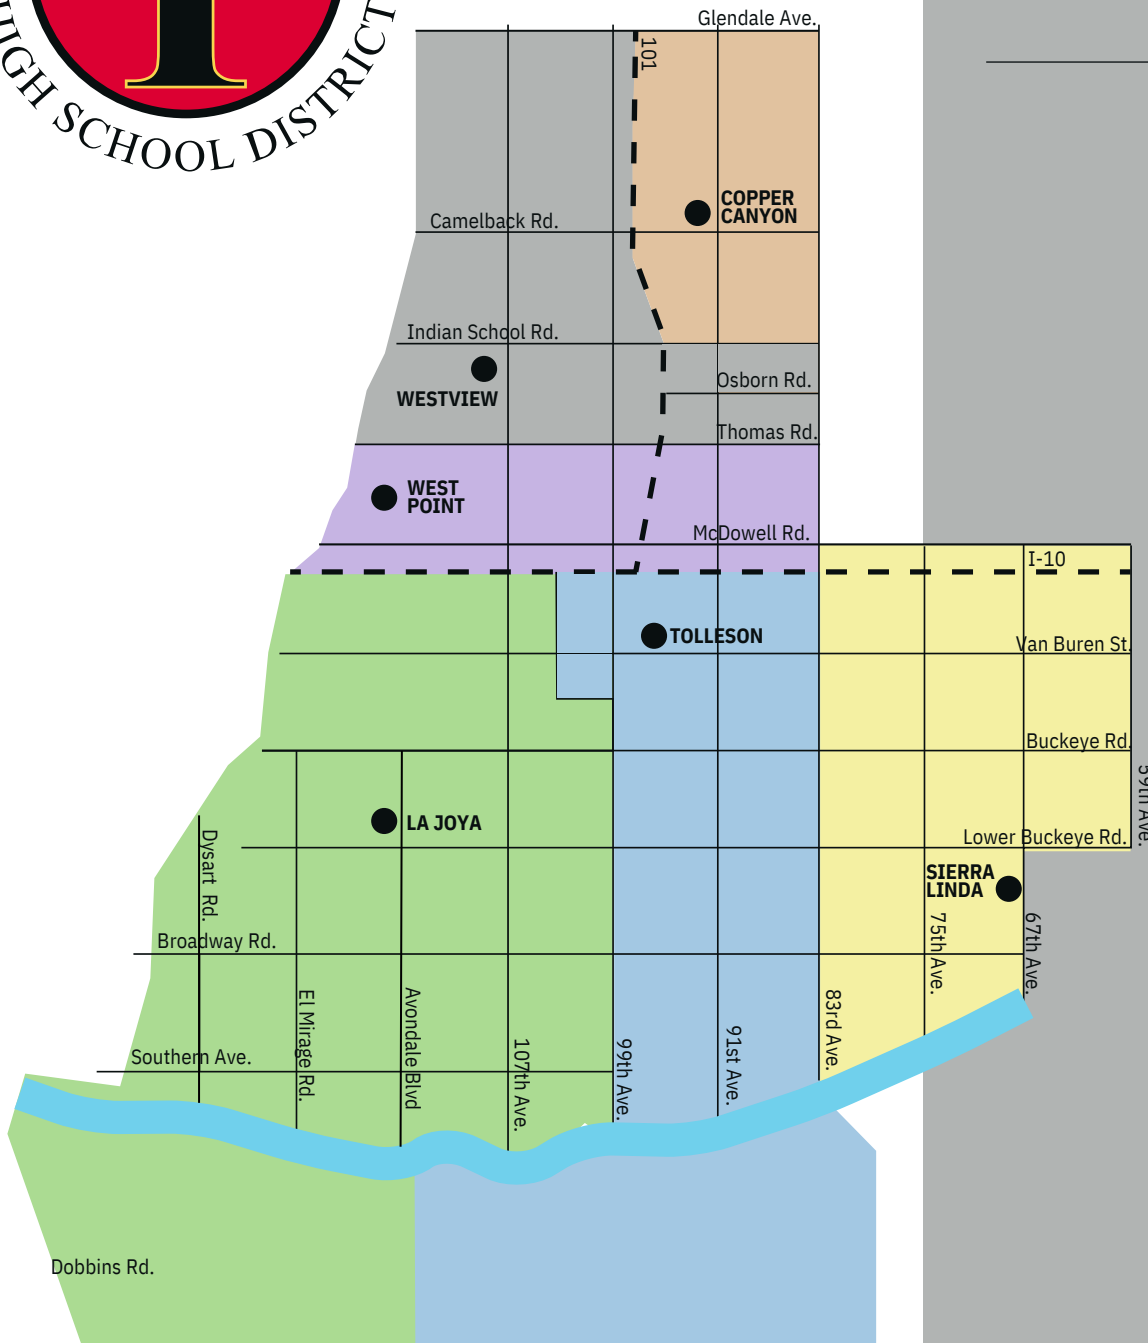

Boundary Map

As of February 6, 2024

COPPER CANYON HIGH SCHOOL
 (623) 478-4800
 9126 W. Camelback Rd.
 Glendale, AZ 85305

LA JOYA COMMUNITY HIGH SCHOOL
 (623) 478-4400
 11650 W. Whyman Ave.
 Avondale, AZ 85323

WESTVIEW HIGH SCHOOL
 (623) 478-4600
 10850 W. Garden Lakes Pkwy.
 Avondale, AZ 85392

WEST POINT HIGH SCHOOL
 (623) 474-8700
 11620 W. Encanto Blvd.
 Avondale, AZ 85392

- LEGEND**
- Copper Canyon High School
 - La Joya Community High
 - School Sierra Linda High School
 - Tolleson Union High School
 - Westview High School
 - West Point High School
 - School Location
 - Major Street
 - Freeway
 - River