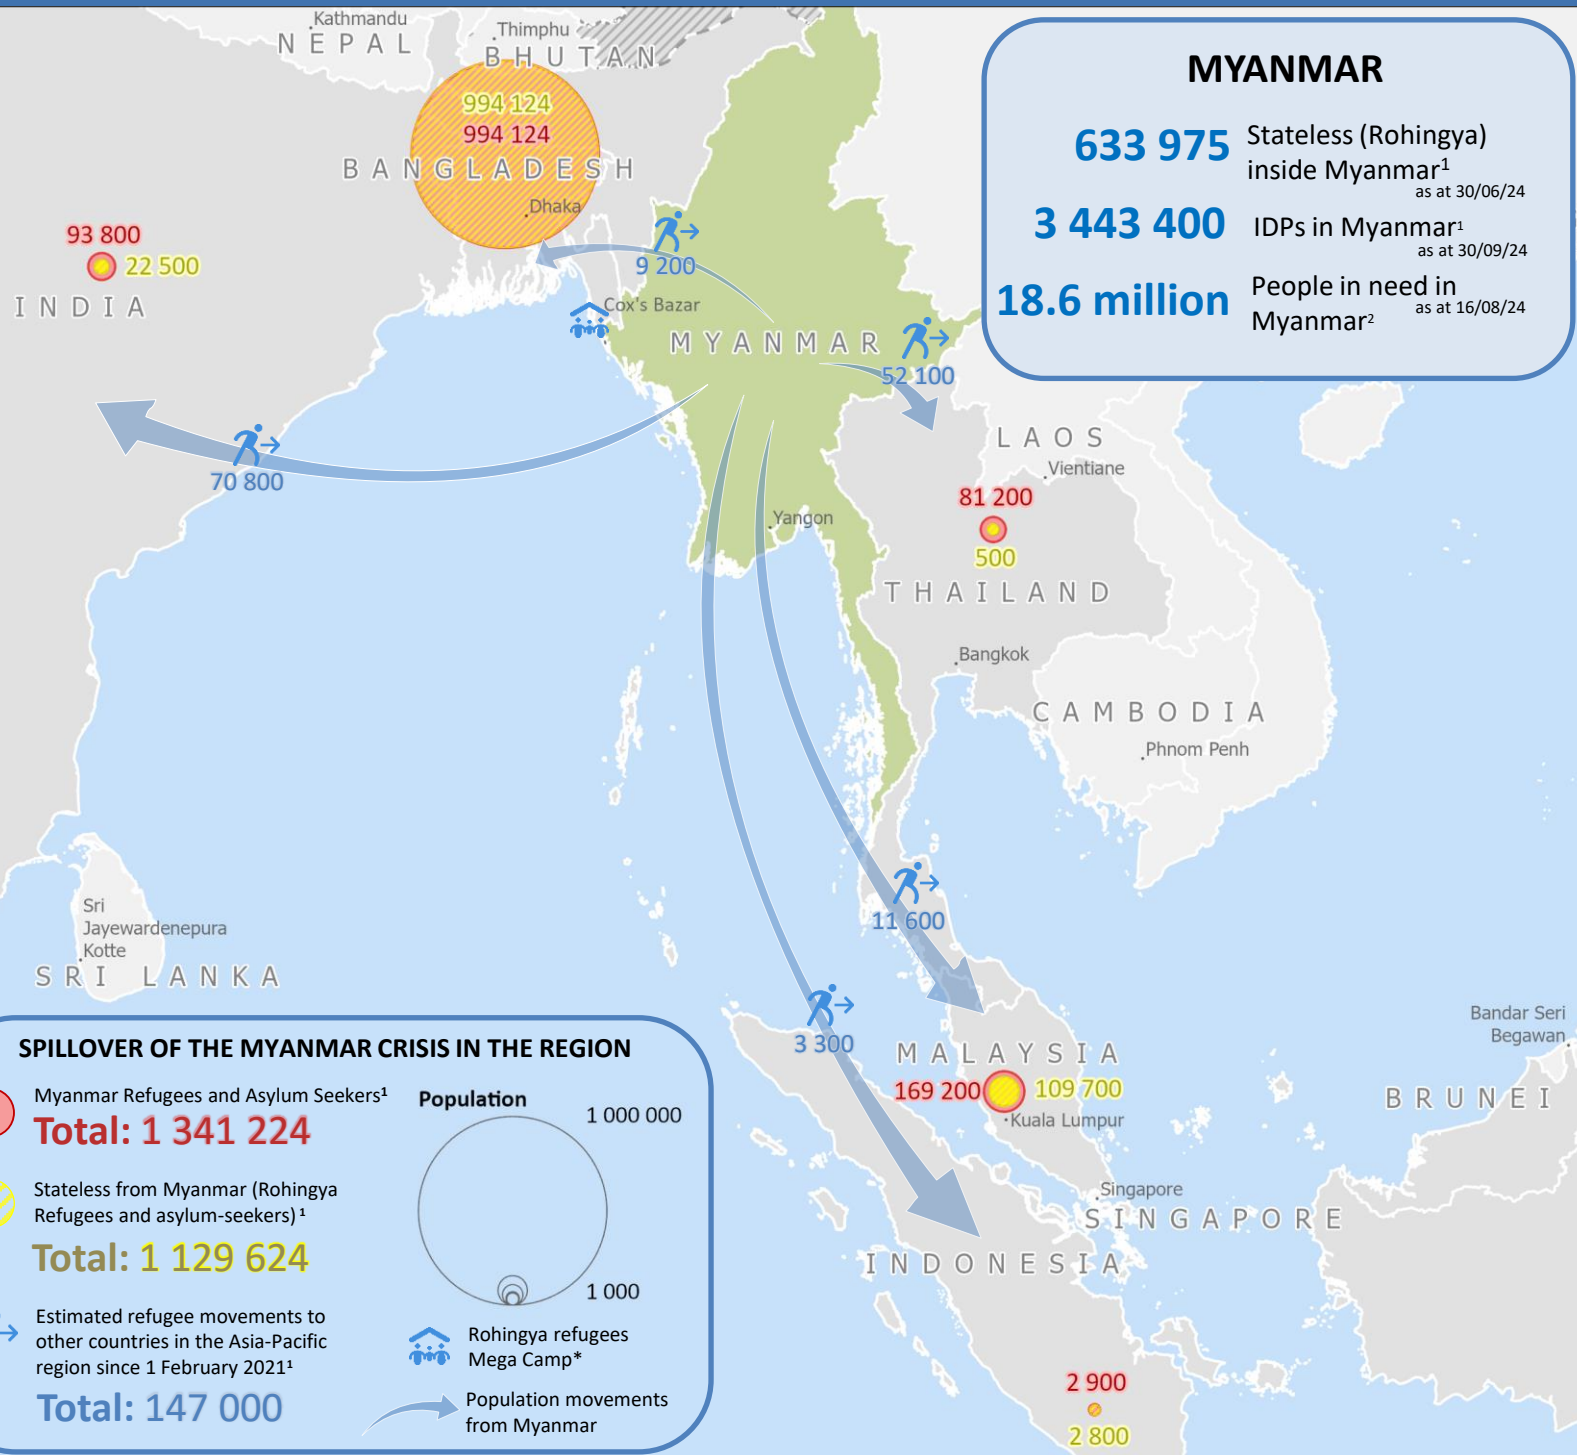

DG ECHO FUNDING
in 2024

Myanmar crisis: **EUR 35.8 million**
 Rohingya response in Bangladesh: **EUR 39.95 million**
 Regional refugee crisis: **EUR 3.5 million**

MYANMAR

633 975 Stateless (Rohingya) inside Myanmar¹ as at 30/06/24
3 443 400 IDPs in Myanmar¹ as at 30/09/24
18.6 million People in need in Myanmar² as at 16/08/24

¹Source: [UNHCR Operational Data Portal](#)
²Source: [OCHA Myanmar](#)
 *The Mega Camp includes the registered camp (Kutupalong RC) and expansion sites, subdivided in numbered camps IOM/UNHCR-managed.
 Copyright, European Union, 2024. Map created by DG ECHO A.2. Analytical Team. Sources: DG ECHO, UNHCR, UNOCHA, GISCO, Natural Earth, ESRI. The boundaries and names shown on this map do not imply official endorsement or acceptance by the European Union.