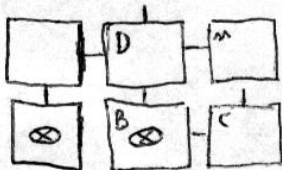

Towers  
F/M Left of Flame

1) cold killer (Giant Blue Flying Ape)

1st (R) pre: Double slot  
power: Dragon slayer

3  
16  
16  
x 96  
160  
+ 256

3rd (R) top pretower ~~top~~ ~~bottom~~ +  
(R) <sup>medish</sup> Parallel zone Item: Parallel shot  
tower - magic mace

(L) of Bridge in tower, 11 zone Item: Hyper helmet

(R) of Bridge  
tower: 11 zone  
Hyper armor

pretower  
secret room,  
satan left,  
2nd secret room  
item: Blue necklace

M = Monkeymen  
C = Cavemen (the Bill)  
B = Bats  
D = Dragons (orange)  
⊗ = carpet