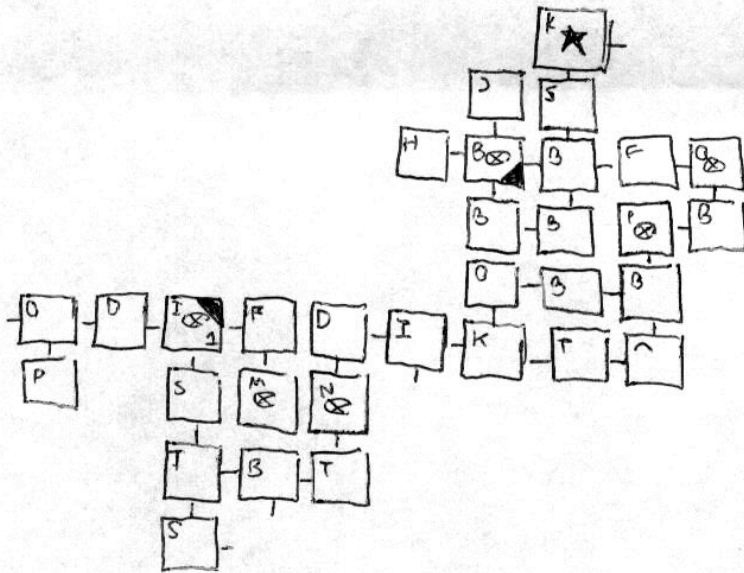

Steps:

- 1) Red Drink - 50
- start sword - 100
- chain helmet - 92

# Dungeon G

sacred flame /  
tower area, between  
2nd & 3rd @, lower  
level

Exits leads to  
beginning of 1st (4)