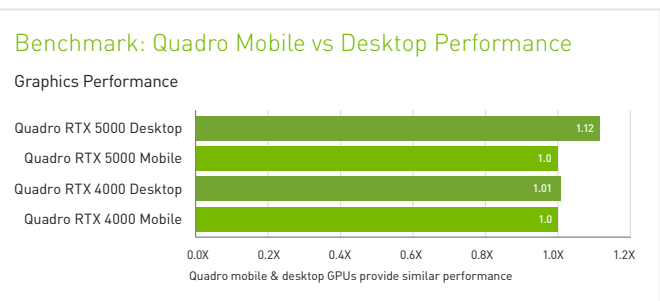

Quadro Mobile Workstations

NVIDIA Quadro Mobile Workstations and **Quadro Studio laptops** offer desktop-level performance in a portable form factor. With up to 24 gigabytes (GB) of GPU memory, technical and creative professionals alike can work across multiple applications and large datasets without compromise. Tackle demanding workloads such as ray tracing, design, simulation, and data science or run the latest AI-augmented applications from anywhere.