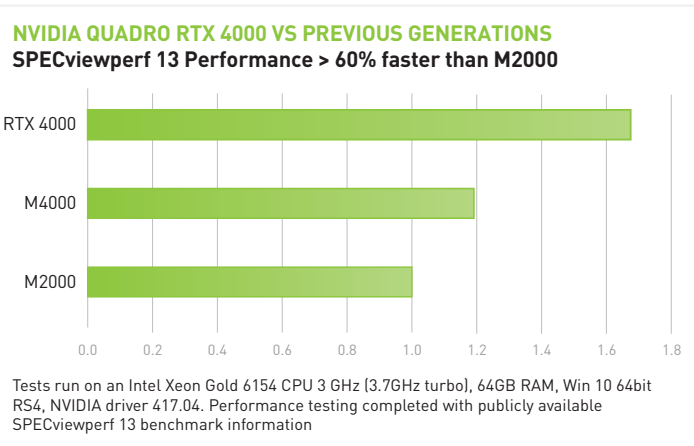

SPECIFICATIONS

NVIDIA CUDA® Cores	2304
NVIDIA Tensor Cores	288
NVIDIA RT Cores	36
GPU Memory	8 GB GDDR6
FP32 Performance	7.1 TFLOPS

INCREDIBLE PERFORMANCE

The RTX 4000 delivers over 60% more visualization performance than the Maxwell-based Quadro M2000.

REAL-TIME RAY TRACING

Experience interactive, photorealistic rendering with 5X the performance for SOLIDWORKS Visualize compared to the M2000

ADVANCED VISUALIZATION

Evaluate designs with the power of VR and the VR Ready Quadro RTX 4000. View your designs on displays with up to 8K resolution with full HDR color.

BOOST YOUR SOLIDWORKS PERFORMANCE WITH QUADRO RTX 4000

“With SOLIDWORKS 2019’s new performance pipeline option, the Quadro RTX 4000 performs significantly faster than the previous generation NVIDIA cards in our tests. Responsiveness of pans, rotations, zooms, and changing display styles considerably enhances the user experience.”