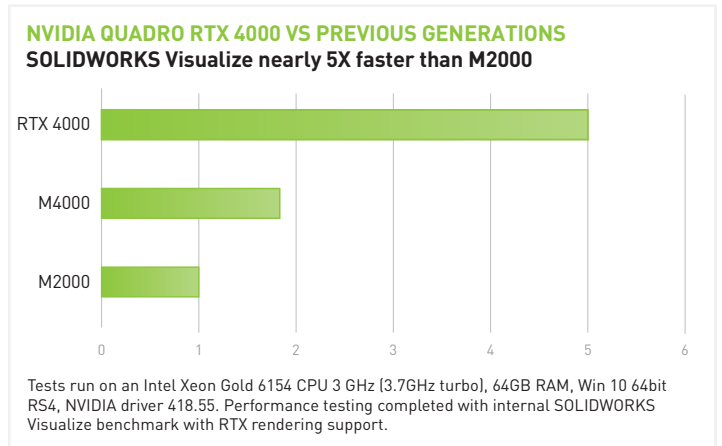

STEP UP TO THE POWER OF NVIDIA QUADRO RTX 4000

Image by Daniel Simon LLC

Supercharge Your SOLIDWORKS Workflow with Quadro RTX

Experience the next level in workstation acceleration with the NVIDIA Quadro® RTX™ 4000. The Quadro RTX 4000 delivers the power of real-time ray tracing, AI, and advanced graphics in a single slot form factor. Work with larger models and compute intensive workloads. Run faster design reviews and more immersive VR collaboration with smooth, fluid interactivity and real time photorealistic renders. Bring a whole new level of efficiency and productivity for your SOLIDWORKS design workflow with the Quadro RTX 4000.

SPECIFICATIONS

NVIDIA CUDA® Cores	2304
NVIDIA Tensor Cores	288
NVIDIA RT Cores	36
GPU Memory	8 GB GDDR6
FP32 Performance	7.1 TFLOPS

INCREDIBLE PERFORMANCE

The RTX 4000 delivers over 60% more visualization performance than the Maxwell-based Quadro M2000.

REAL-TIME RAY TRACING

Experience interactive, photorealistic rendering with 5X the performance for SOLIDWORKS Visualize compared to the M2000

ADVANCED VISUALIZATION

Evaluate designs with the power of VR and the VR Ready Quadro RTX 4000. View your designs on displays with up to 8K resolution with full HDR color.

BOOST YOUR SOLIDWORKS PERFORMANCE WITH QUADRO RTX 4000

“With SOLIDWORKS 2019’s new performance pipeline option, the Quadro RTX 4000 performs significantly faster than the previous generation NVIDIA cards in our tests. Responsiveness of pans, rotations, zooms, and changing display styles considerably enhances the user experience.”