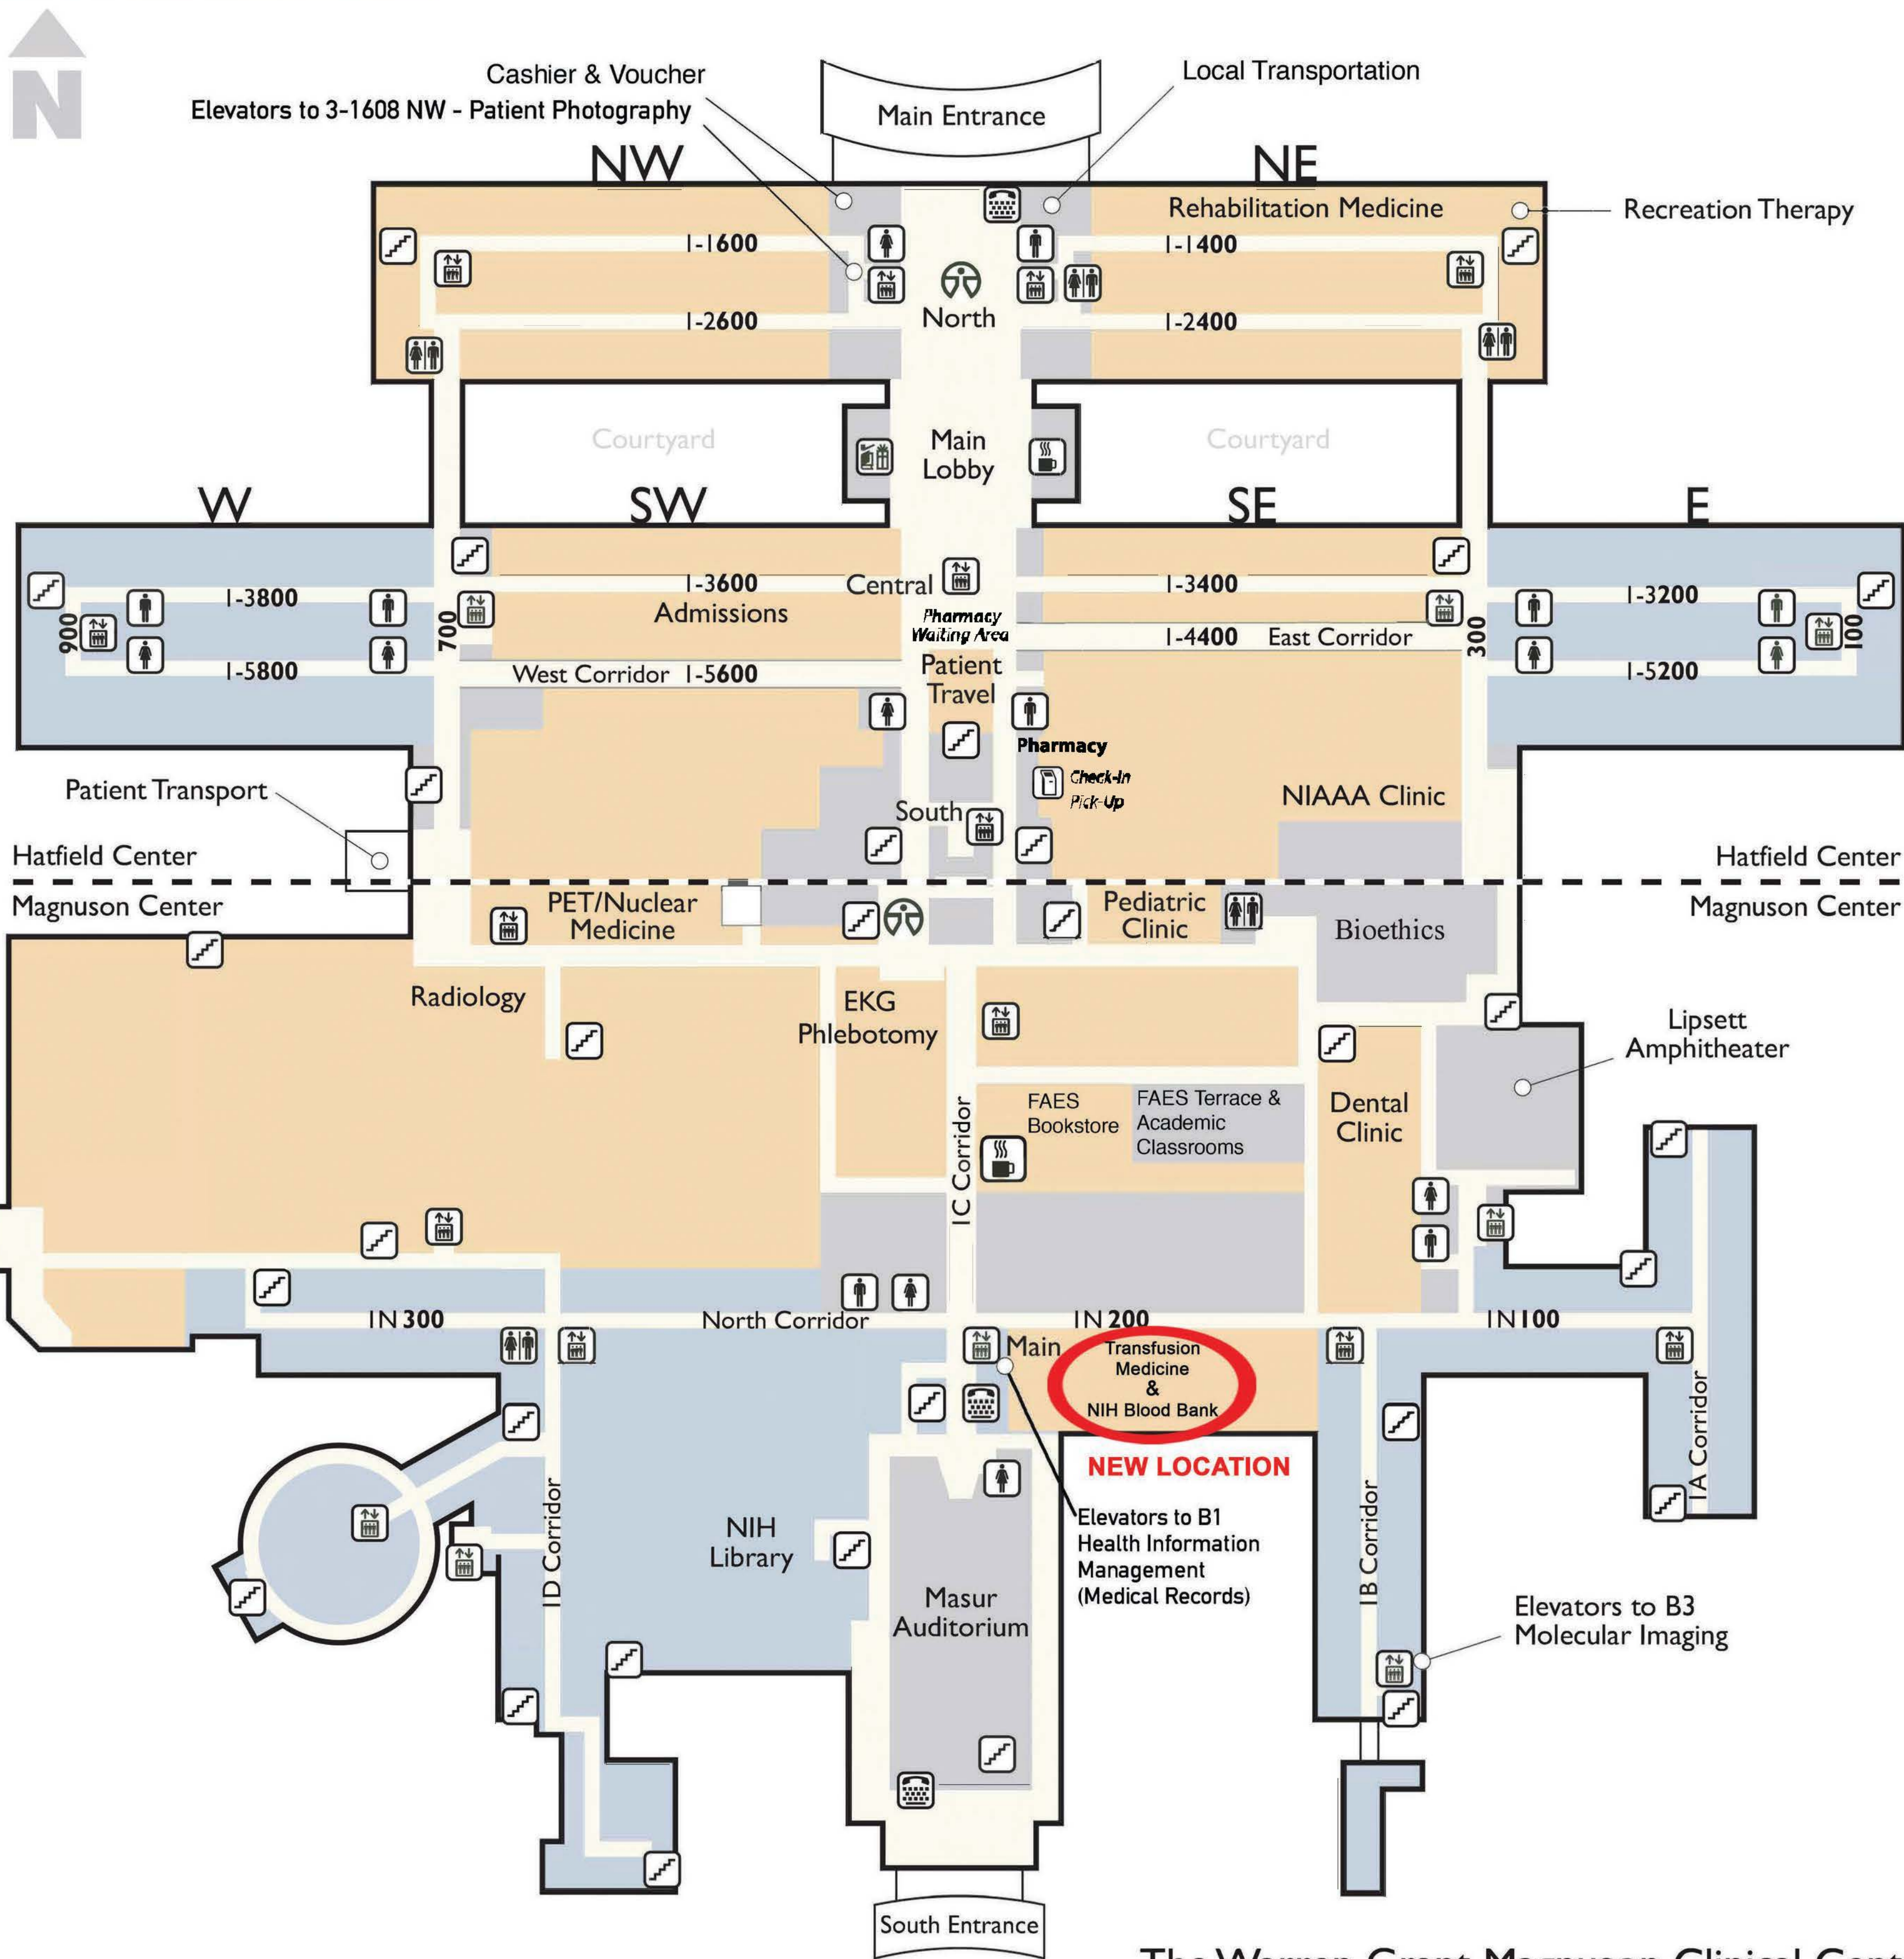

www.takemethere.cc.nih.gov

Constuction Updates
www.traffic.nih.gov

1st Floor

The Warren Grant Magnuson Clinical Center

Patient Areas	Restrooms	Hospitality	 I-5600 SW
Research/Lab Areas	Stairs	TTY Phone	
	Elevators	Coffee Shop	
		Gift Shop	